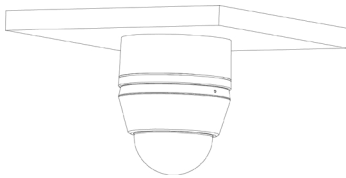

*Design and specifications are subjects to change without notice.

What you may need

XLGNXLB12C
Junction Box
Φ142 mm × 46.5mm

XLGNXPM03
Pole Mount
Φ170mm × 135.8mm × 43.7mm

XLGNXLB07C
Wall Mount
Φ136mm × 120mm x 208mm

XLGNXCM700
Pendant Mount Bracket
Φ116 mm × 734.5 mm

Accessories Mount

XLGNXLB12C

XLGNXLB07C

**XLGNXLB12C +
XLGNXLB07C**

**XLGNXLB12C +
XLGNXCM700**

XLGNXPM03

**XLGNXPM03 +
XLGNXLB12C**