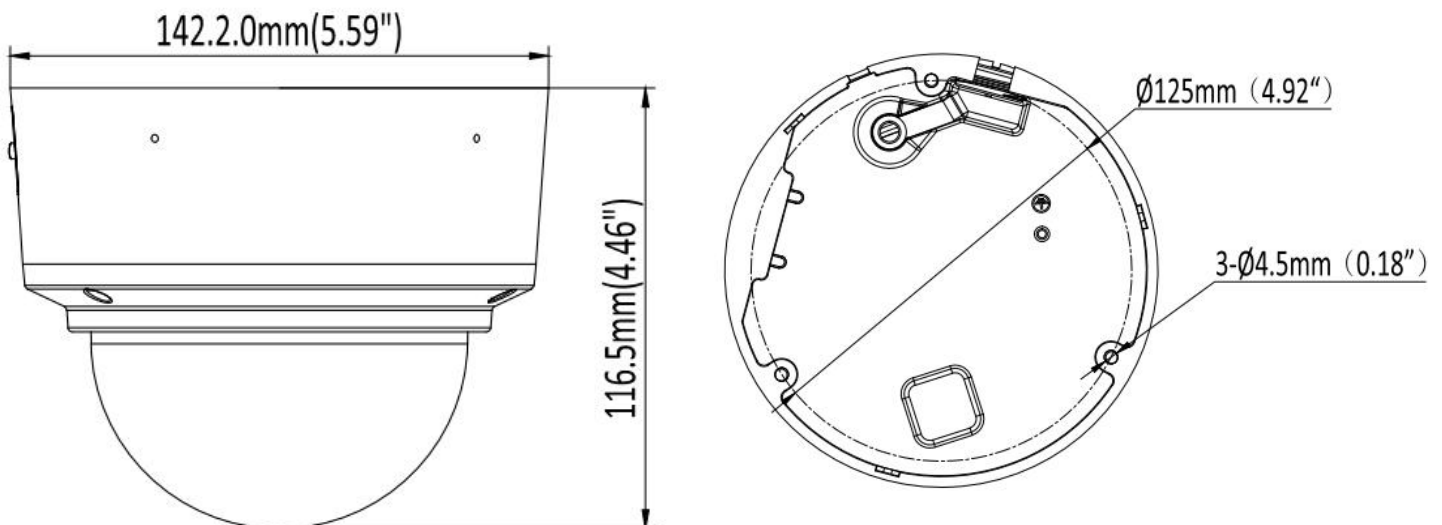

Dimensions

*Design and specifications are subjects to change without notice.

Technical Specifications

| Camera: LGNXDO5IQWA | | | | |
|-----------------------------|--|------------|-----------|----------|
| Image Sensor | 1/2.7" Progressive Scan CMOS Sensor | | | |
| Minimum Illumination | Color: 0.006 Lux (F1.6 , AGC ON) , 0 Lux with light | | | |
| Illumination Distance | 50m / 164.04ft (IR light) | | | |
| Strobe Light | Supported | | | |
| Smart IR | Supported | | | |
| Pan / Tilt / Rotation Range | Pan: 0° ~ 355° Tilt: 0° ~ 75° Rotation: 0° ~ 355° | | | |
| Lens | | | | |
| Focal Length | 2.7 ~ 13.5 mm | | | |
| Aperture | F1.6 | | | |
| Field of View | 2.7 ~ 13.5 mm: Horizontal FOV: 112° ~ 35.5°, Vertical FOV: 59° ~ 20°, Diagonal FOV: 134° ~ 41° | | | |
| Lens Mount | Φ 14 | | | |
| DORI 2.7 ~ 13.5 mm | Detection | Observe | Recognize | Identify |
| | 72-206m | 27.9-81.5m | 14-40.8m | 7-20.4m |
| Camera Image | | | | |
| Maximum Resolution | 5MP (2880 x 1620) | | | |
| Main Stream | 50Hz: 25fps 5MP (2880 x 1620), 25fps 4MP (2688 x 1520), 25fps 4MP (2560 x 1440), 25fps 1080P (1920 x 1080) | | | |
| | 60Hz: 30fps 5MP (2880 x 1620), 30fps 4MP (2688 x 1520), 30fps 4MP (2560 x 1440), 30fps 1080P (1920 x 1080) | | | |
| Sub Stream | 50Hz: 25fps 720P (1280 x 720), 25fps D1 (704 x 576), 25fps CIF (352 x 288) | | | |
| | 60Hz: 30fps 720P (1280 x 720), 30fps D1 (704 x 480), 30fps CIF (352 x 240) | | | |
| Third Stream | 50Hz: 25fps CIF (352 x 288) | | | |
| | 60Hz: 30fps CIF (352 x 240) | | | |
| Image Setting | Brightness / Contrast / Saturation / Hue / Sharpness | | | |
| Shutter Time | Auto/Manual, 1/3 ~ 1/100000s | | | |
| Day/Night | IR Cut Filter | | | |
| Wide Dynamic Range | 120 dB | | | |
| Digital Noise Reduction | 2D/3D DNR | | | |
| BLC | Supported | | | |
| HLC | Supported | | | |
| ROI | Supported | | | |
| Rotate | Supported | | | |
| Compression | | | | |
| Video Compression | H.264 / H.264+ / H.265 / H.265+ / MJPEG | | | |
| H.264 Codec Profile | Base / Main / High profile | | | |
| H.265 Codec Profile | Main Profile | | | |
| Video Bit Rate | 11 Kbps ~ 10 Mbps | | | |
| Triple Streams | Supported | | | |
| Audio Compression | G.711A, G.711U | | | |
| Audio Bit Rate | 64 Kbps | | | |