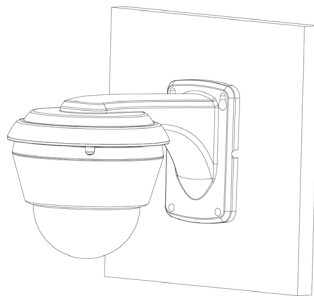

*Design and specifications are subjects to change without notice.

What you may need

XLGNXLB12C
Junction Box
Φ142 mm × 46.5mm

XLGNXPM03
Pole Mount
Φ170mm × 135.8mm × 43.7mm

XLGNXLB07C
Wall Mount
Φ136mm × 120mm x 208mm

XLGNXCM700
Pendant Mount Bracket
Φ116 mm × 734.5 mm

Accessories Mount

XLGNXLB12C

XLGNXLB07C

**XLGNXLB12C +
XLGNXLB07C**

**XLGNXLB12C +
XLGNXCM700**

XLGNXPM03

**XLGNXPM03 +
XLGNXLB12C**