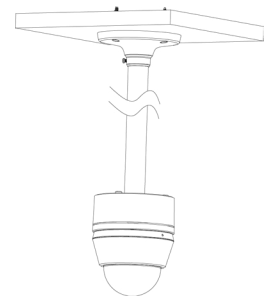

*Design and specifications are subjects to change without notice.

What you may need

XLGNXLB12C
Junction Box
Φ142 mm × 46.5mm

XLGNXPM03
Pole Mount
Φ170mm × 135.8mm × 43.7mm

XLGNXLB07C
Wall Mount
Φ136mm × 120mm x 208mm

XLGNXCM700
Pendant Mount Bracket
Φ116 mm × 734.5 mm

Accessories Mount

XLGNXLB12C

XLGNXLB07C

**XLGNXLB12C +
XLGNXLB07C**

**XLGNXLB12C +
XLGNXCM700**

XLGNXPM03

**XLGNXPM03 +
XLGNXLB12C**

**XLGNXPM03 +
XLGNXLB07C**

**XLGNXPM03 + XLGNXLB07C +
XLGNXLB12C**

*Design and specifications are subjects to change without notice.